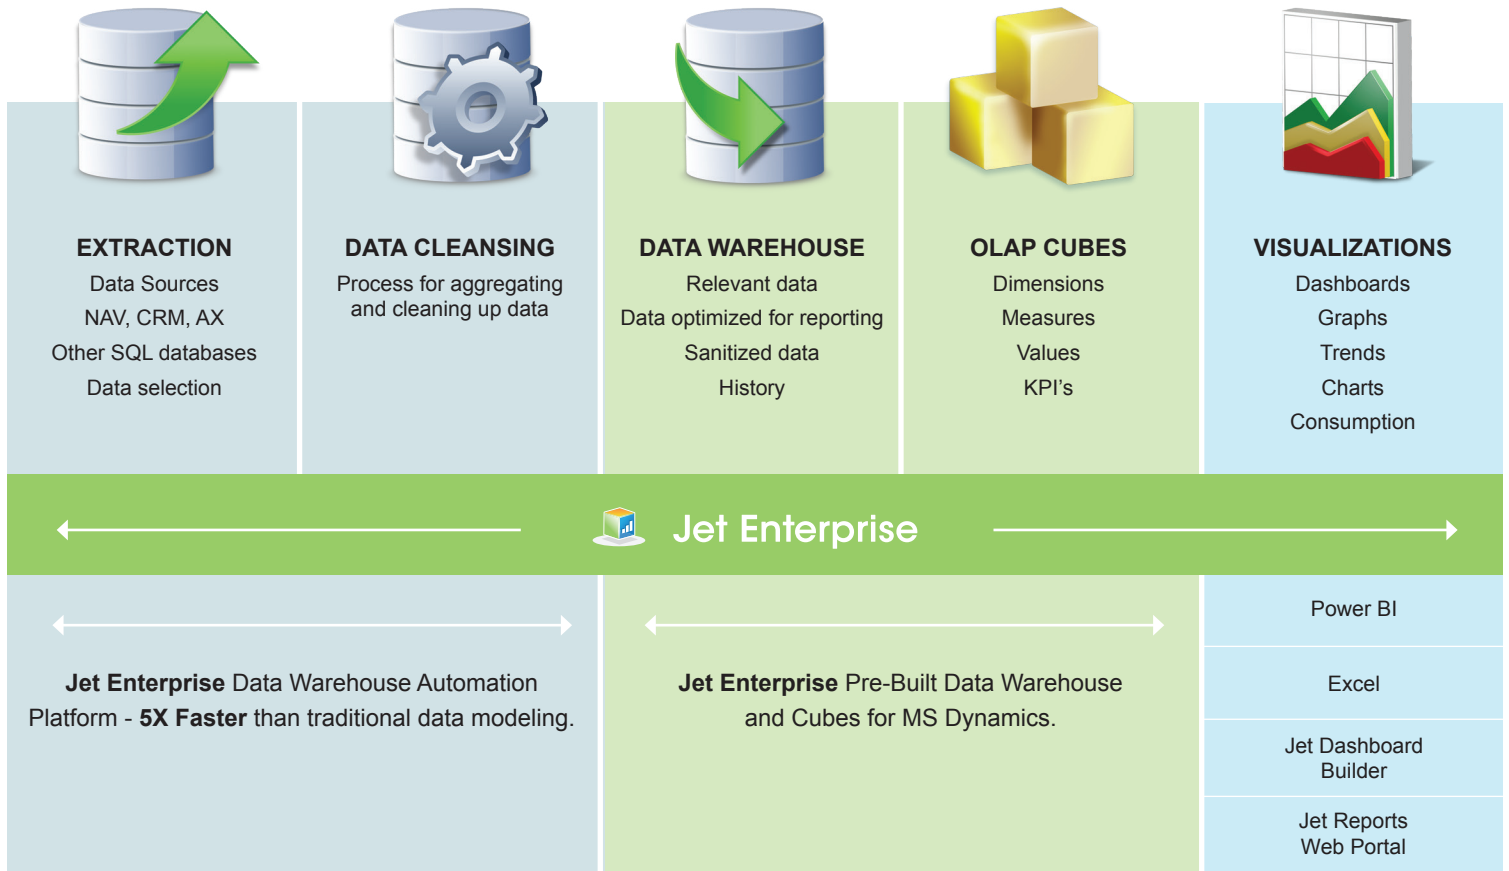

For Visualizing Your Data – there is **no better way** than **Microsoft's Power BI**.

Power BI's stunning interface is inexpensive, easy to install, and allows users to plan and execute faster.

Jet Reports makes Power BI even easier, and faster, with **Jet Enterprise**. By connecting Power BI to OLAP cubes and a data warehouse that is specifically designed for reporting, analytics and business intelligence from Microsoft Dynamics, you get the following advantages:

ACCURACY

provides agreed upon definitions and measurements **which allows for consistent decision making.**

SPEED

eliminates the need to create new data models for each analysis **which enables teams to take action quickly.**

CONTROL

ensures that the right users have access to the right data – **in the way that they need to see it**

Reduce the time it takes to get accurate and controlled data by 80% when you enrich Power BI with Jet Enterprise.

Jet Enterprise is a data warehousing solution that extends the Microsoft framework. Out-of-the-box, companies can instantly see their business information and quickly add their own KPI's to emphasize their strategic advantage.