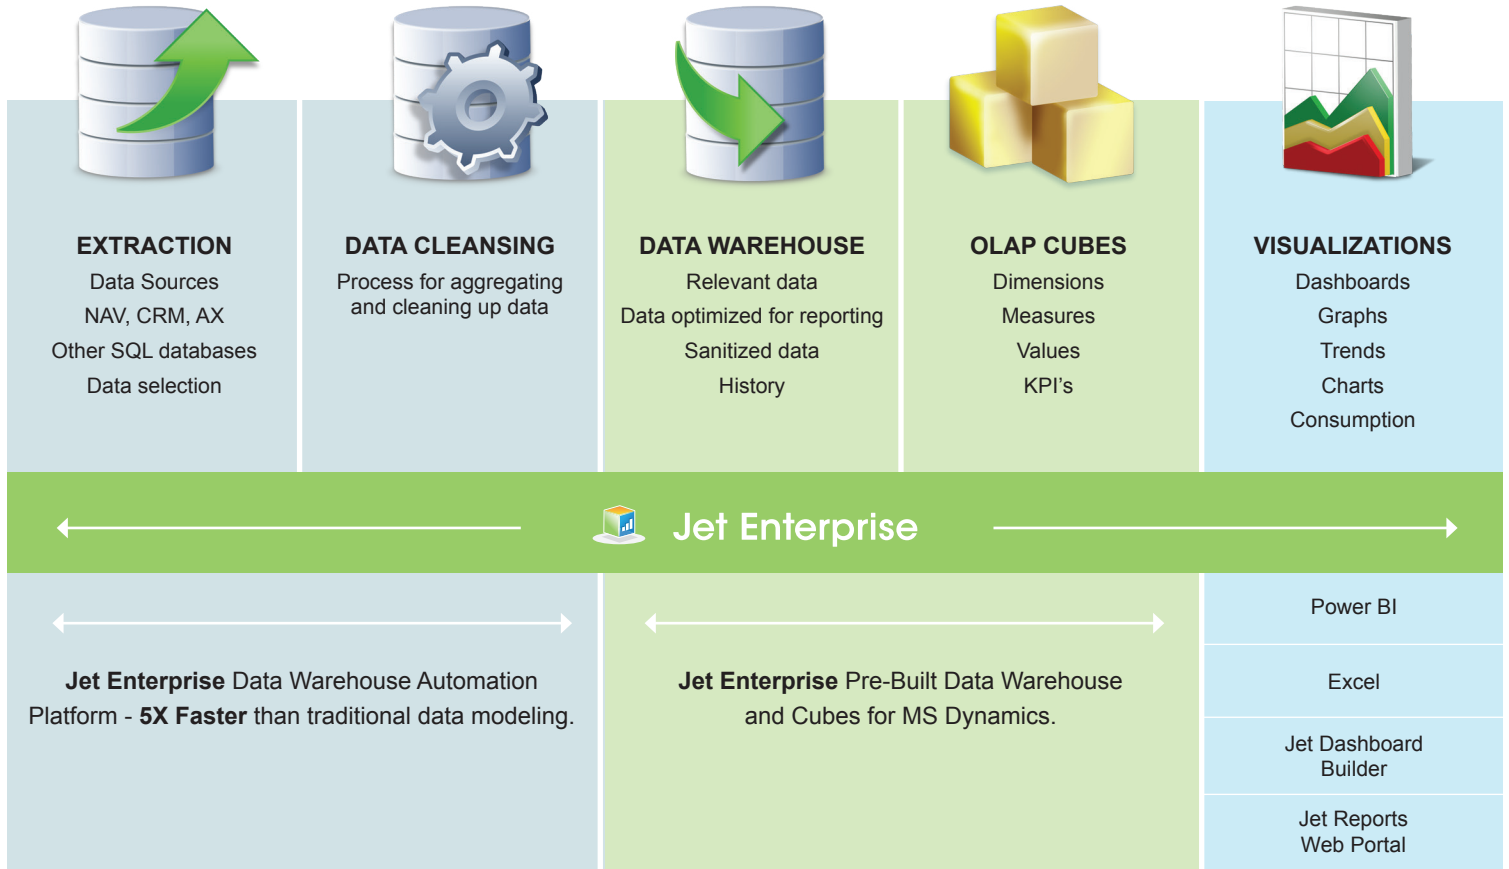

For Visualizing Your Data – there is **no better way** than **Microsoft's Power BI**.

Power BI's stunning interface is inexpensive, easy to install, and allows users to plan and execute faster.

**Jet Reports** makes Power BI even easier, and faster, with **Jet Enterprise**. By connecting Power BI to OLAP cubes and a data warehouse that is specifically designed for reporting, analytics and business intelligence from Microsoft Dynamics, you get the following advantages:

## ACCURACY

provides agreed upon definitions and measurements **which allows for consistent decision making.**

## CONTROL

ensures that the right users have access to the right data – **in the way that they need to see it**

**Reduce the time it takes to get accurate and controlled data by 80% when you enrich Power BI with Jet Enterprise.**

**Jet Enterprise** is a data warehousing solution that extends the Microsoft framework. Out-of-the-box, companies can instantly see their business information and quickly add their own KPI's to emphasize their strategic advantage.